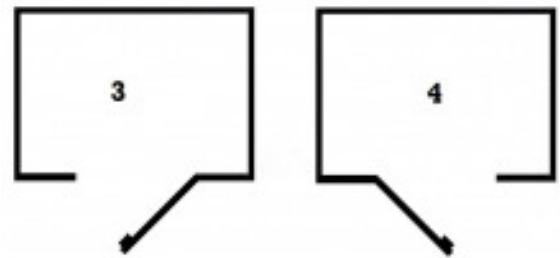

11921 Cisa electric gate locks

- Cisa high quality electric lock
- Tested for one million cycles
- Features the Cisa patented dead locking latch
- Backset 60mm
- Zinc-plated steel case and striker
- Suitable for heavy as well as light weight doors
- Supplied with three keys fixing screws and fitting instructions
- Outward opening - 11921-60/3 hinged on right hand side
11921-60/4 hinged on left hand side